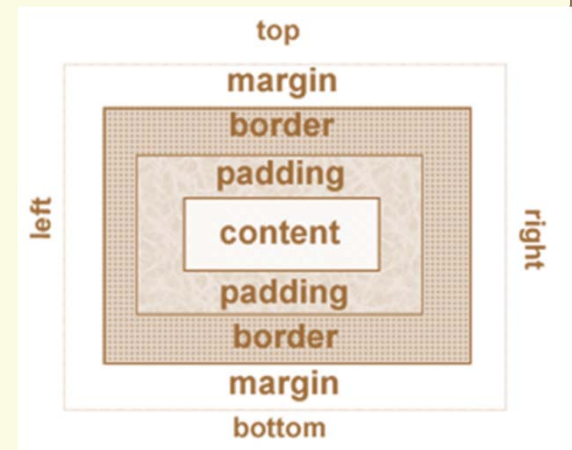

CSS Box Model

- **Content**
 - Text & web page elements in the container
- **Padding**
 - Area between the content and the border
- **Border**
 - Between the padding and the margin. Default value is 0
- **Margin**
 - Determines the empty space between the element and adjacent elements

Configure Margin with CSS

- Use the margin property to configure margins on the sides of an element.
- Related properties:
 - margin-top, margin-right, margin-left, margin-bottom
- Configures empty space between the element and adjacent elements

Configure Margin with CSS

Full Service Facility
The LMC Veterinarians and staff are on duty 24 hours a day, 7 days a week.

Years of Experience
LMC COMSC-032 Veterinarians have provided quality, dependable care for your beloved animals since 1984 in the Brentwood area community.

Configure Padding with CSS

- The default padding value is zero
- Related properties:
 - padding-top, padding-right, padding-left, padding-bottom
- Configures empty space between the content of the HTML element (such as text) and the border