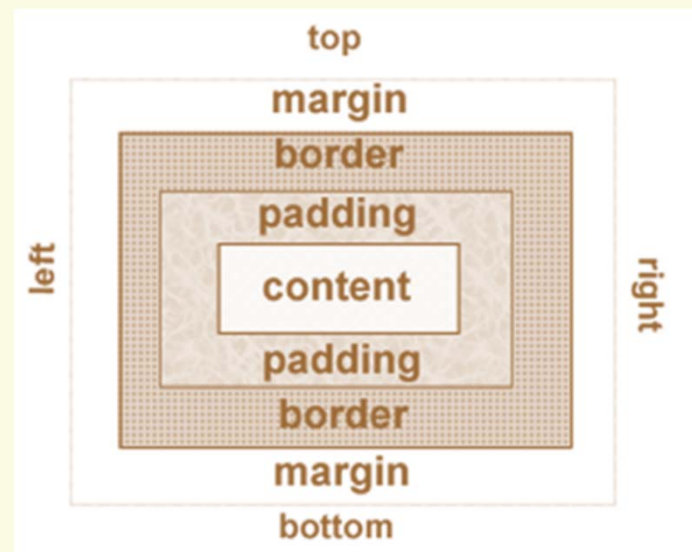

CSS Box Model

- Each element in a document is considered to be **rectangle box**.
- As shown below, this box consists of a content area surrounded by padding, a border, and margins.
- This is known as the box model.

CSS Box Model

- **Content**
 - Text & web page elements in the container
- **Padding**
 - Area between the content and the border
- **Border**
 - Between the padding and the margin. Default value is 0
- **Margin**
 - Determines the empty space between the element and adjacent elements

Configure Margin with CSS

- Use the margin property to configure margins on the sides of an element.
- Related properties:
 - margin-top, margin-right, margin-left, margin-bottom
- Configures empty space between the element and adjacent elements