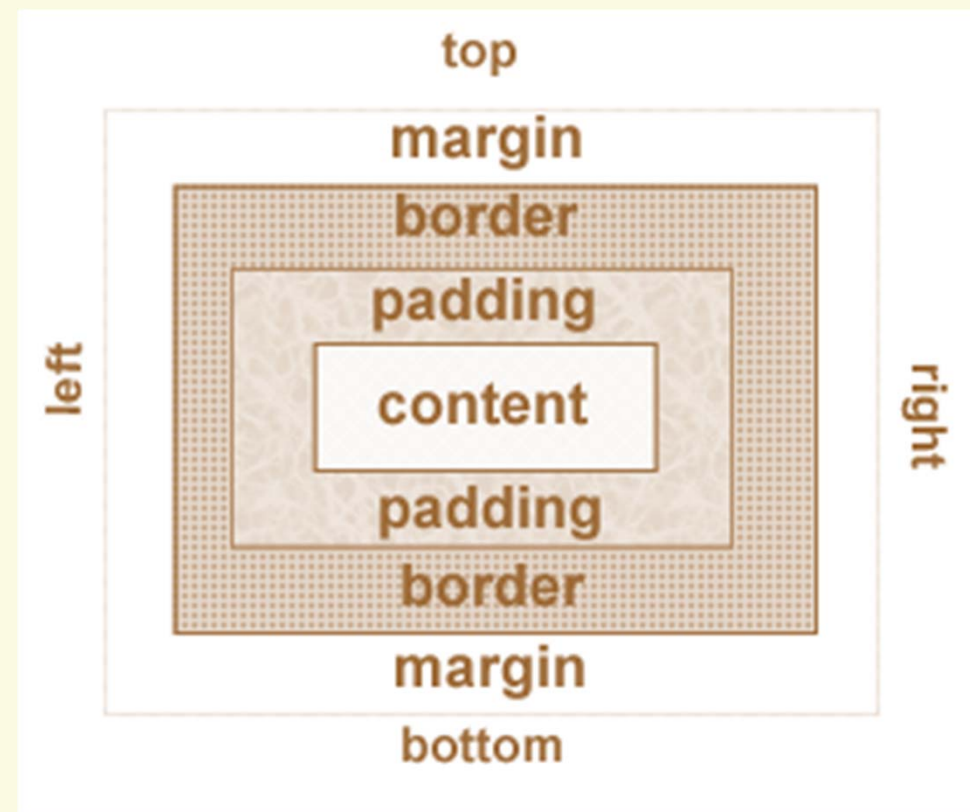

COMSC-032

**Web Site Development-
Part 3**

Part-Time Instructor: Joenil Mistal

Lecture 2

CSS Box Model

Lecture 2: Creating Style Sheets

- CSS Box Model
- Configuring Margin with CSS
- Configuring Padding with CSS
- Normal Flow
- CSS Page Layout using AP Layers

CSS Box Model

- Each element in a document is considered to be **rectangle box**.
- As shown below, this box consists of a content area surrounded by padding, a border, and margins.
- This is known as the box model.

CSS Box Model

- **Content**
 - Text & web page elements in the container
- **Padding**
 - Area between the content and the border
- **Border**
 - Between the padding and the margin. Default value is 0
- **Margin**
 - Determines the empty space between the element and adjacent elements

Box model in Action

Normal Flow

- Browsers render your web pages code line by line in the order it appears in the HTML document.
- **Normal flow** displays the elements on the page in the order they appear in the web page source code.