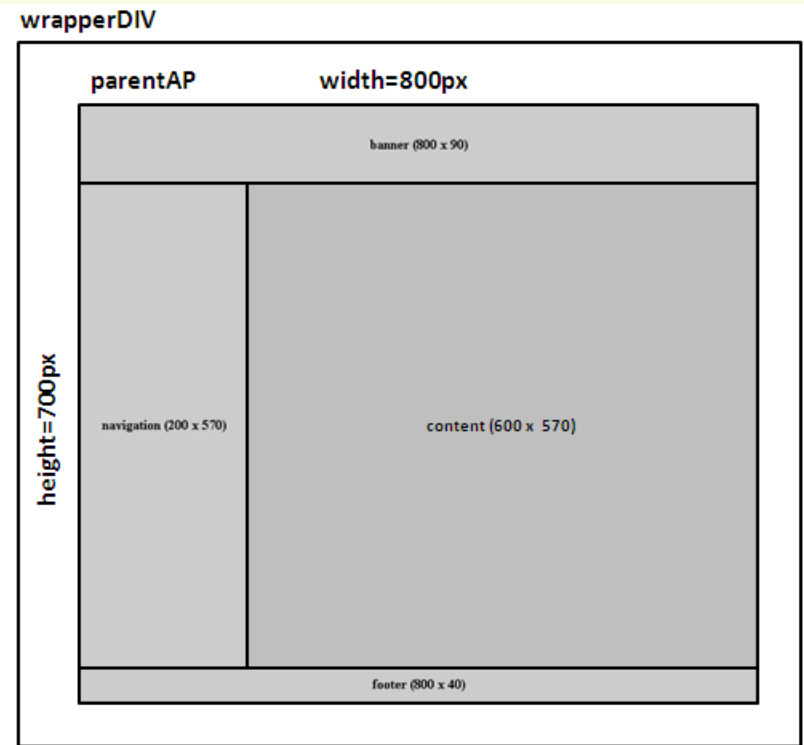

CSS Page Layout using AP Layers

- The key to this layout is the parentAP is inside the wrapperDIV.
- The nested APs is inside the parentAP.

```
<!DOCTYPE html PUBLIC "-//W3C//DTD XHTML 1.0 Transitional//EN" "http://  
<html xmlns="http://www.w3.org/1999/xhtml">  
<head>  
<meta http-equiv="Content-Type" content="text/html; charset=utf-8" />  
<title>LMC Animal Hospital</title>  
</head>  
<body>  
  
<div id="wrapperDIV">  
  <div id="parentAP">  
    <div id="banner"></div>  
    <div id="navigation"></div>  
    <div id="content"></div>  
    <div id="footer"></div>  
  </div>  
</div>  
</body>  
</html>
```