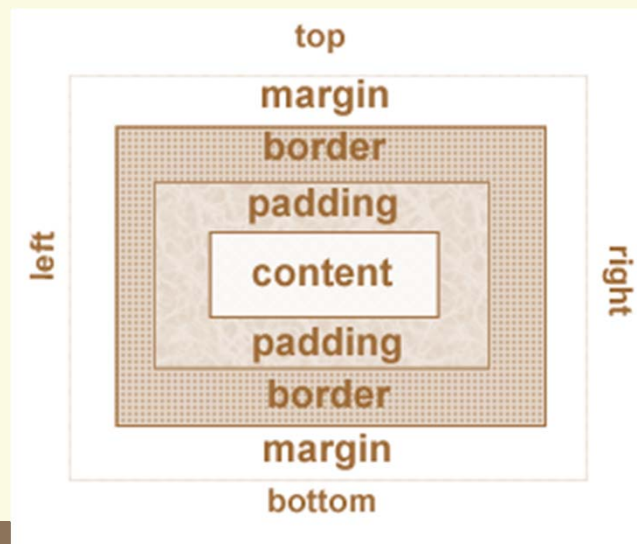

COMSC-032

**Web Site Development-
Part 3**

Part-Time Instructor: Joenil Mistal

Lecture 2

CSS Box Model

Lecture 2: Creating Style Sheets

- CSS Box Model
- Configuring Margin with CSS
- Configuring Padding with CSS
- Normal Flow
- CSS Page Layout using AP Layers

CSS Box Model

- Each element in a document is considered to be **rectangle box**.
- As shown below, this box consists of a content area surrounded by padding, a border, and margins.
- This is known as the box model.

CSS Box Model

- **Content**
 - Text & web page elements in the container
- **Padding**
 - Area between the content and the border
- **Border**
 - Between the padding and the margin. Default value is 0
- **Margin**
 - Determines the empty space between the element and adjacent elements

Configure Margin with CSS

- Use the margin property to configure margins on the sides of an element.
- Related properties:
 - margin-top, margin-right, margin-left, margin-bottom
- Configures empty space between the element and adjacent elements